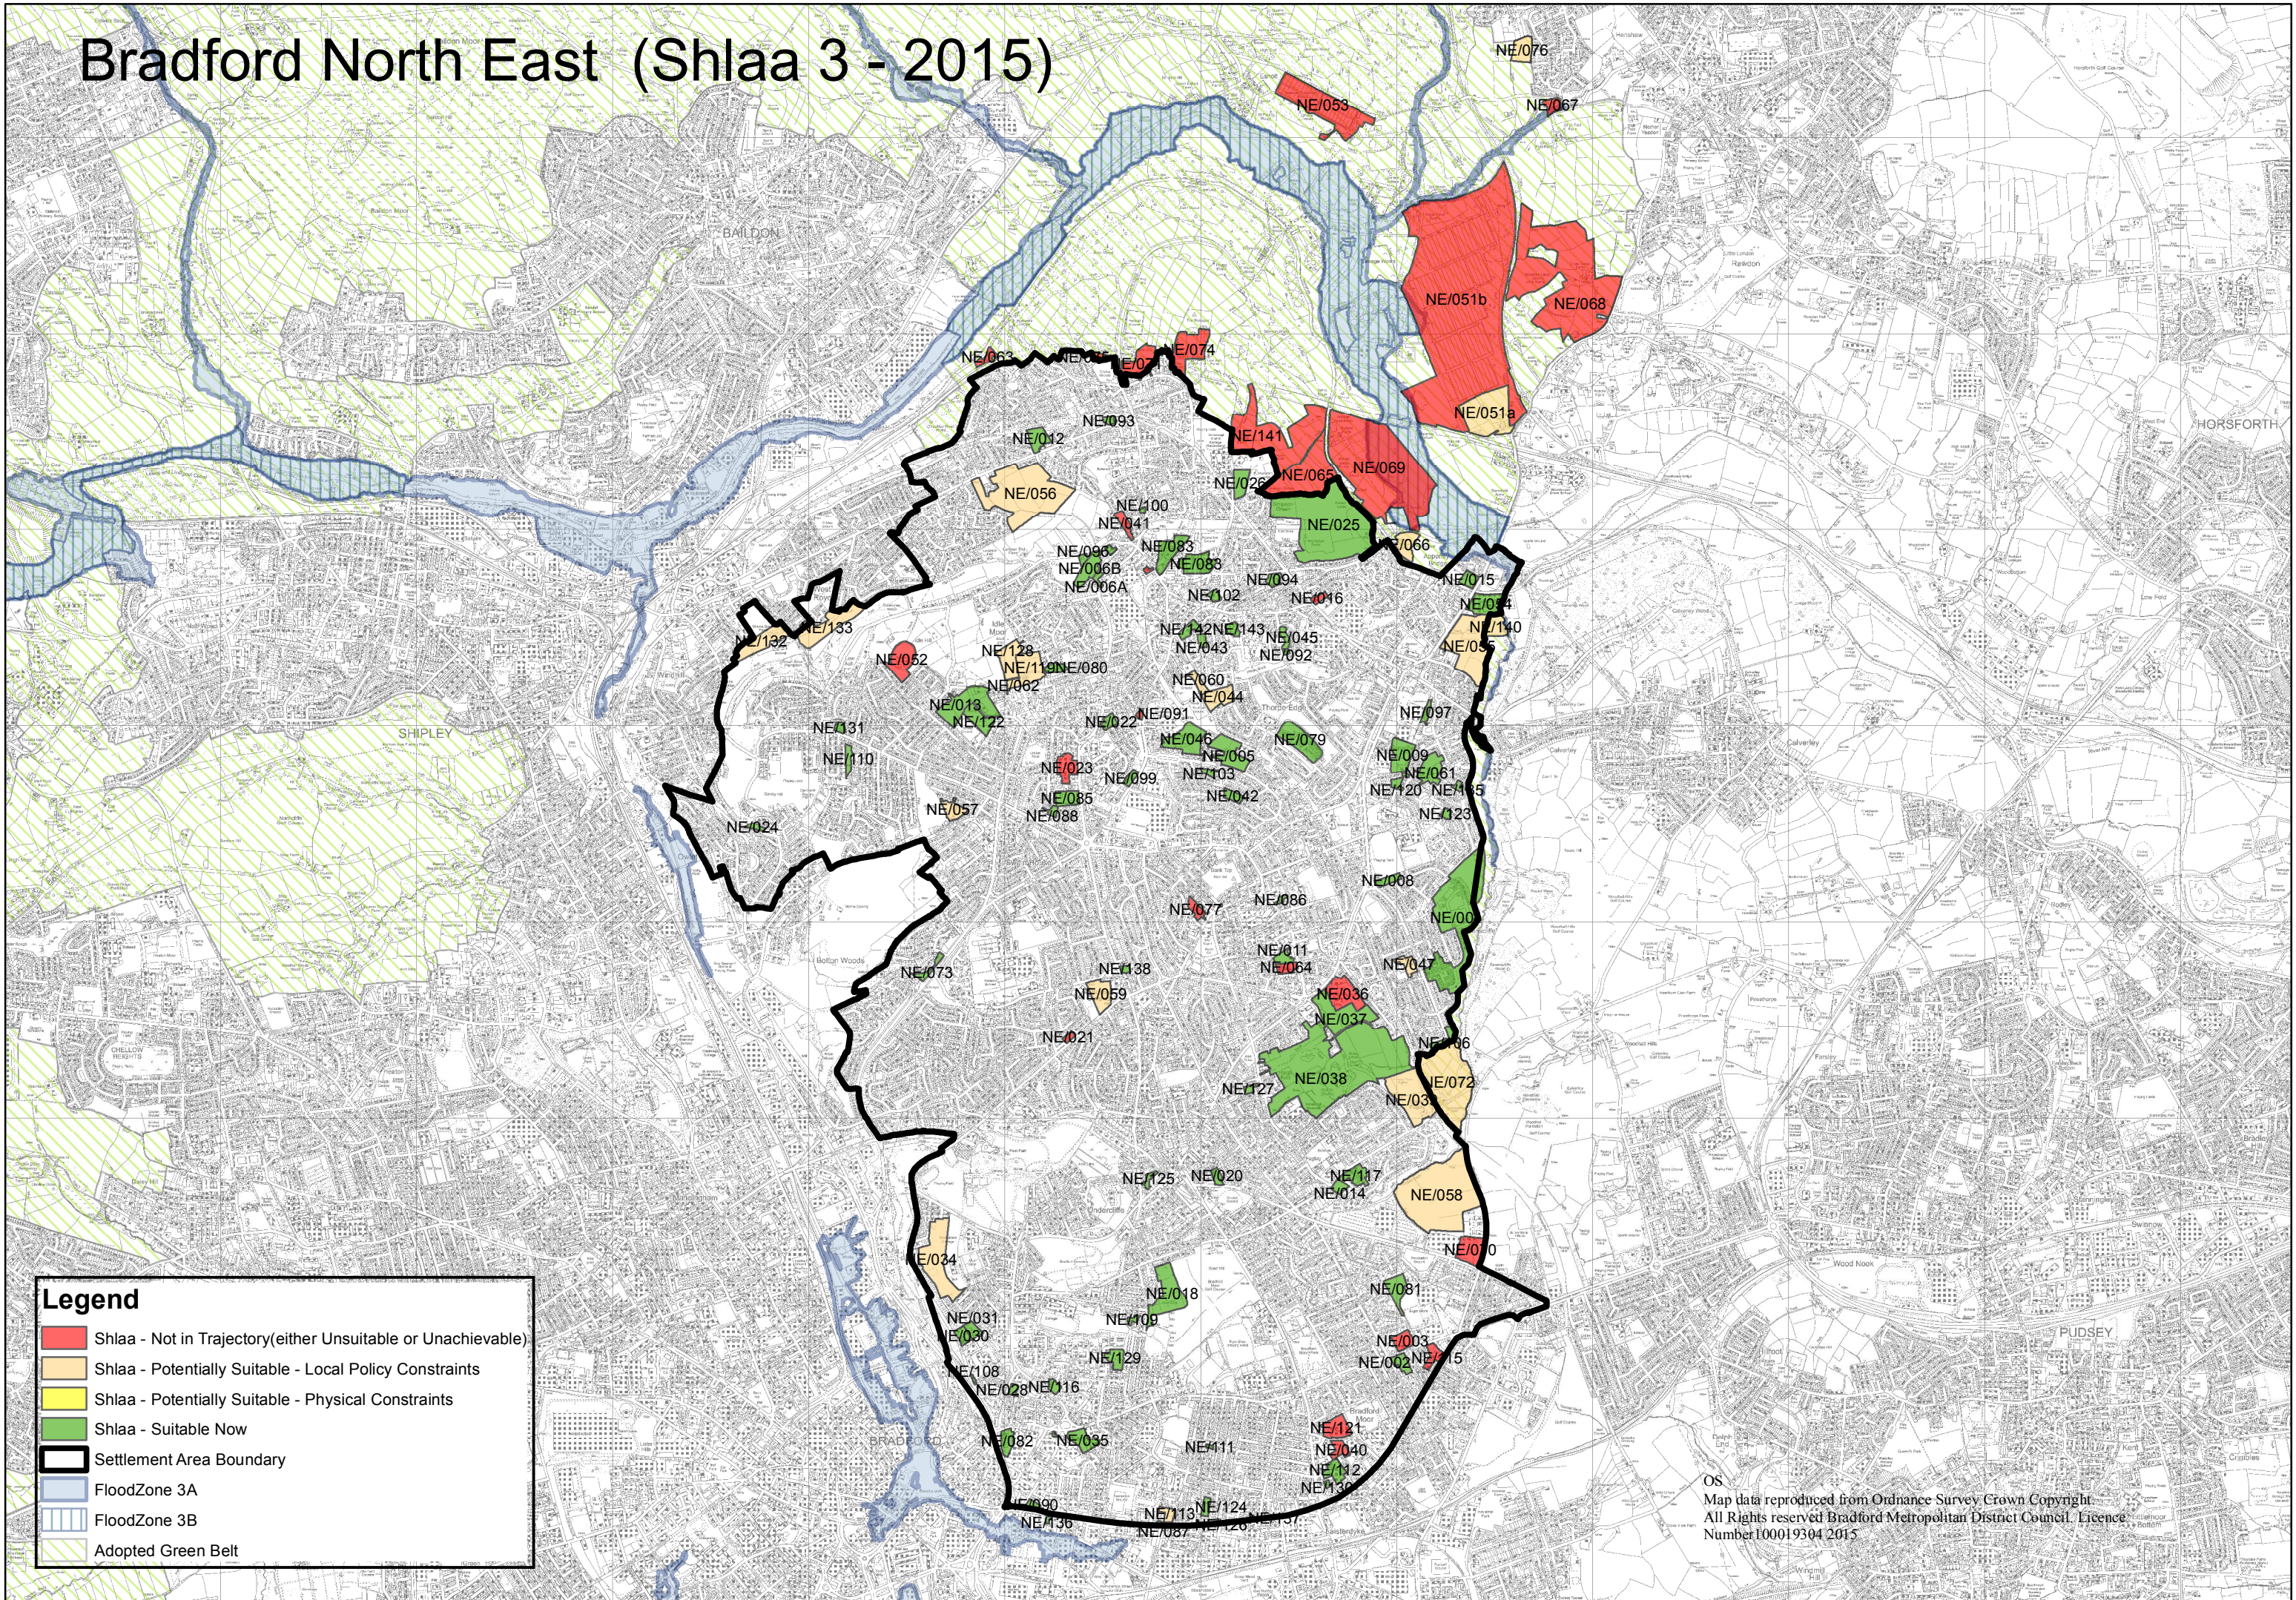

Bradford North East (Shlaa 3 - 2015)

Legend

- Shlaa - Not in Trajectory(either Unsuitable or Unachievable)
- Shlaa - Potentially Suitable - Local Policy Constraints
- Shlaa - Potentially Suitable - Physical Constraints
- Shlaa - Suitable Now
- Settlement Area Boundary
- FloodZone 3A
- FloodZone 3B
- Adopted Green Belt

OS
 Map data reproduced from Ordnance Survey Crown Copyright
 All Rights reserved Bradford Metropolitan District Council. Licence
 Number 100019304 2015